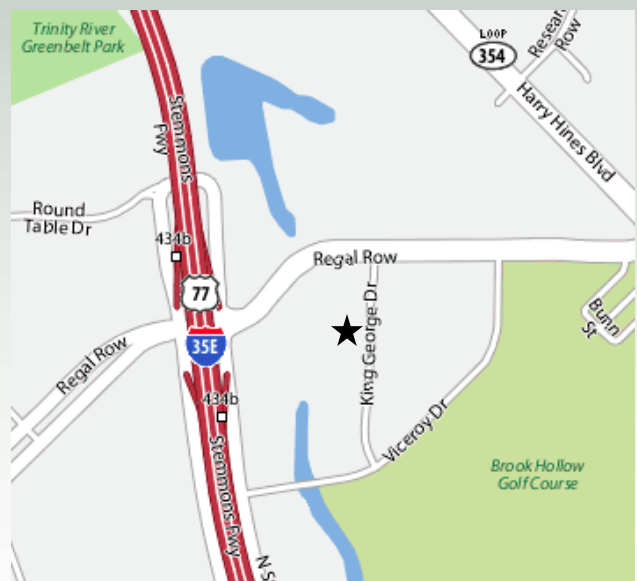

FOR LEASE

2,784-3,669 Sq. Ft.

8737 King George Drive Dallas, TX

- Functional office layout
- Beautifully landscaped, red brick building
- Conveniently located
- Close to Stemmons Frwy and both airports
- On site building owner
- Aggressive rental rates